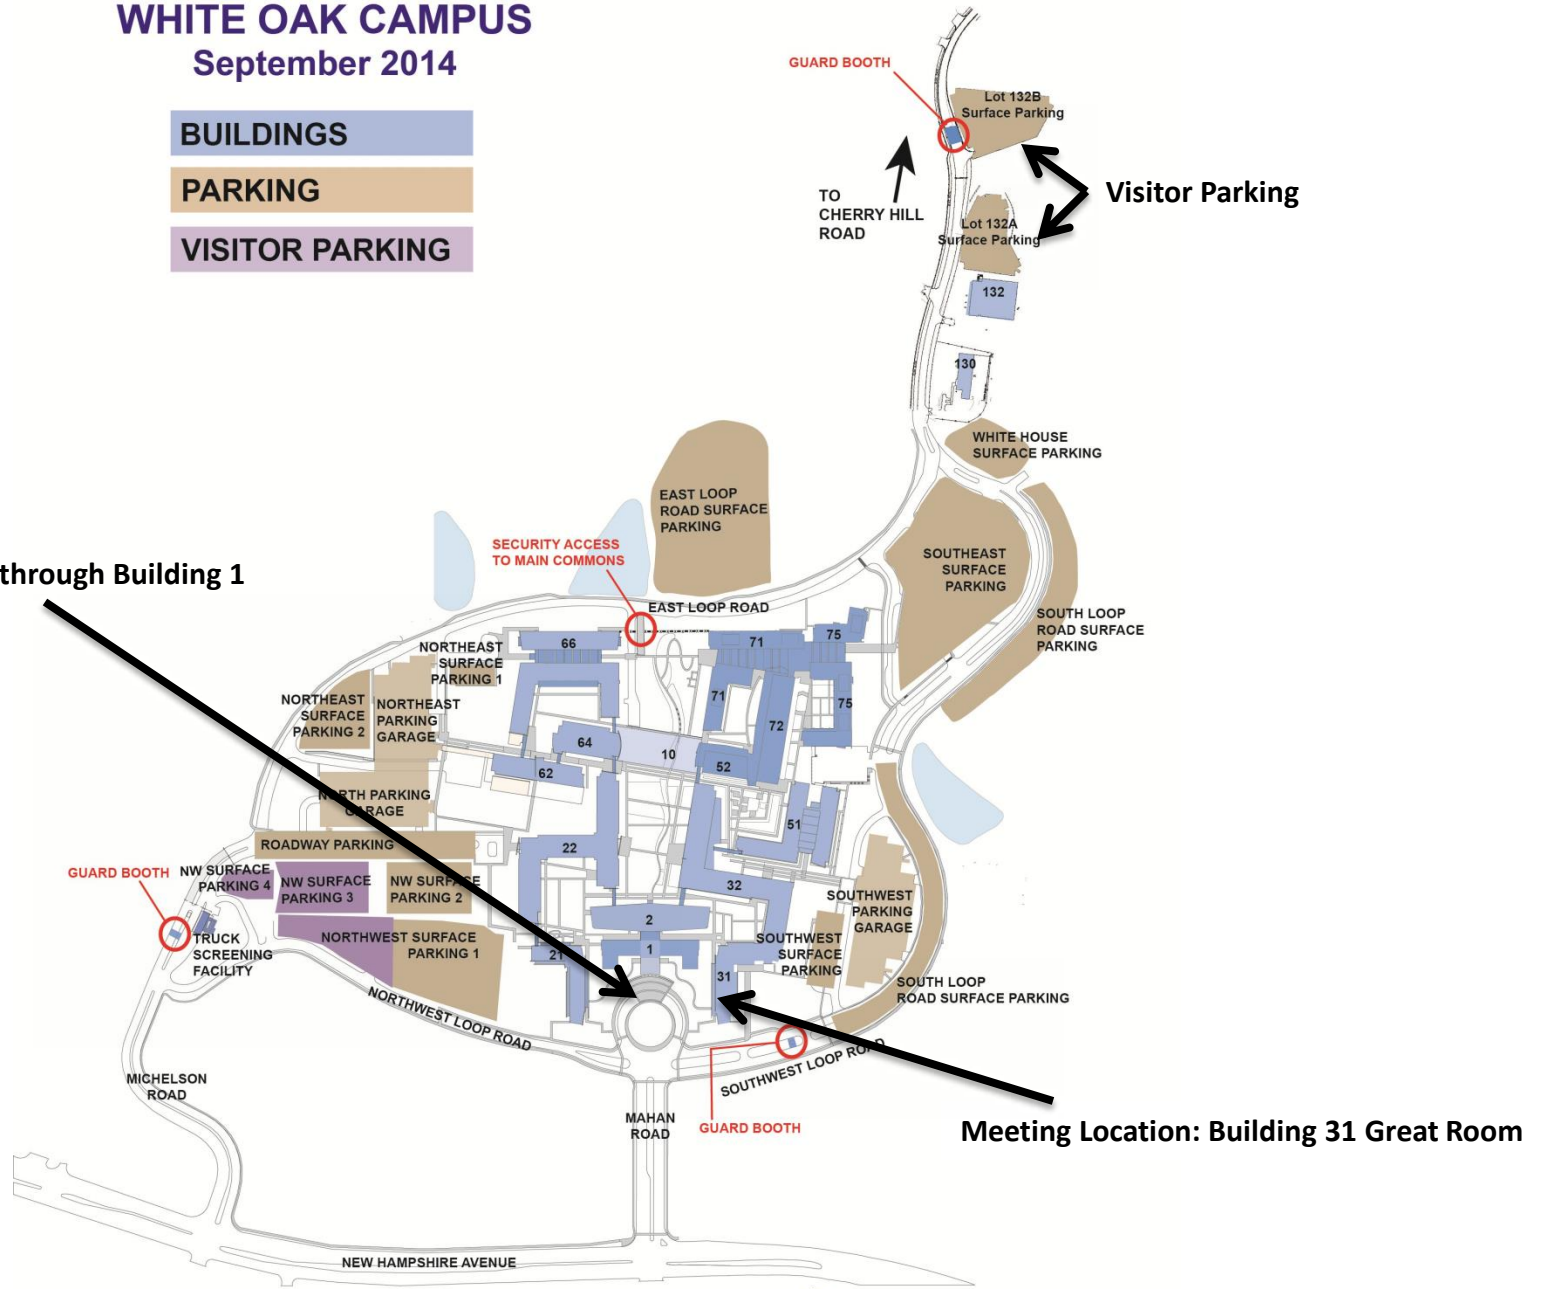

# WHITE OAK CAMPUS

September 2014

**BUILDINGS**

**PARKING**

**VISITOR PARKING**

Bus drop off, entry through Building 1

Meeting Location: Building 31 Great Room

Office of Facilities, Engineering and  
Mission Support Services