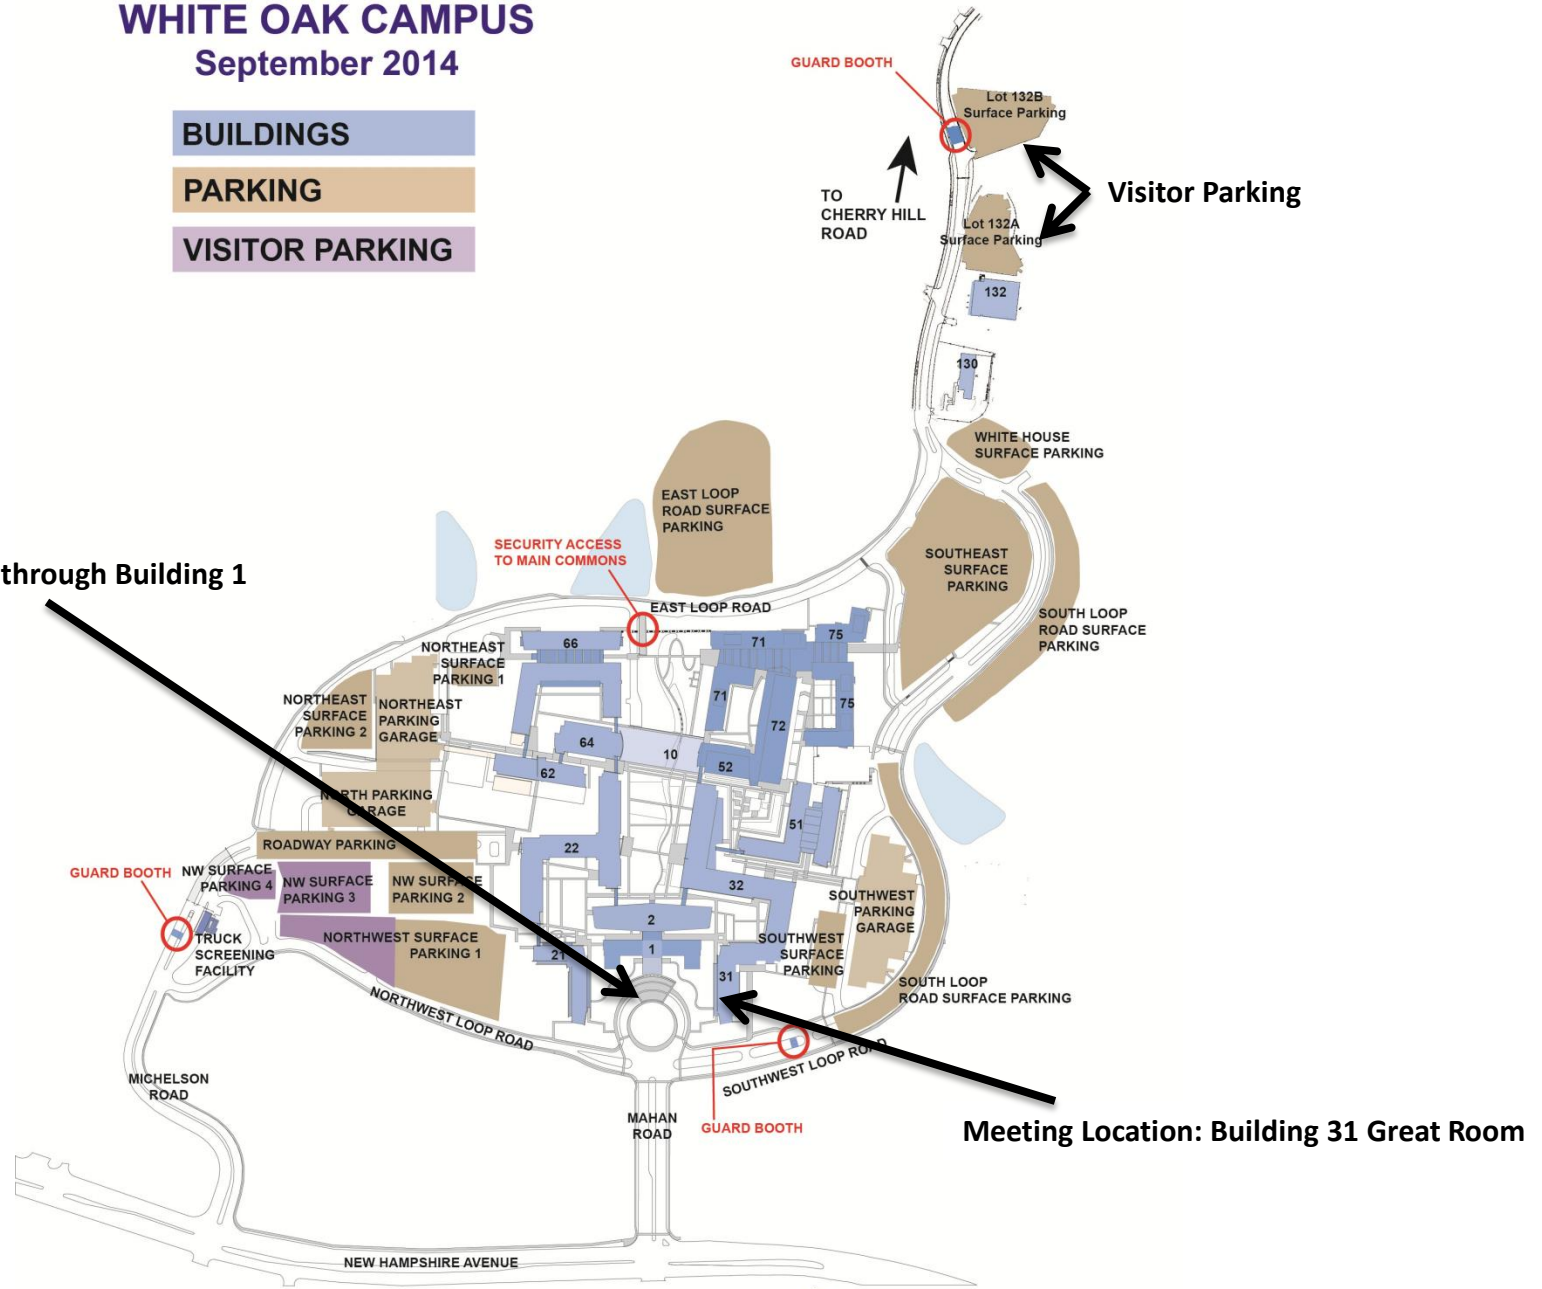

WHITE OAK CAMPUS

September 2014

BUILDINGS

PARKING

VISITOR PARKING

Bus drop off, entry through Building 1

Meeting Location: Building 31 Great Room

Office of Facilities, Engineering and
Mission Support Services